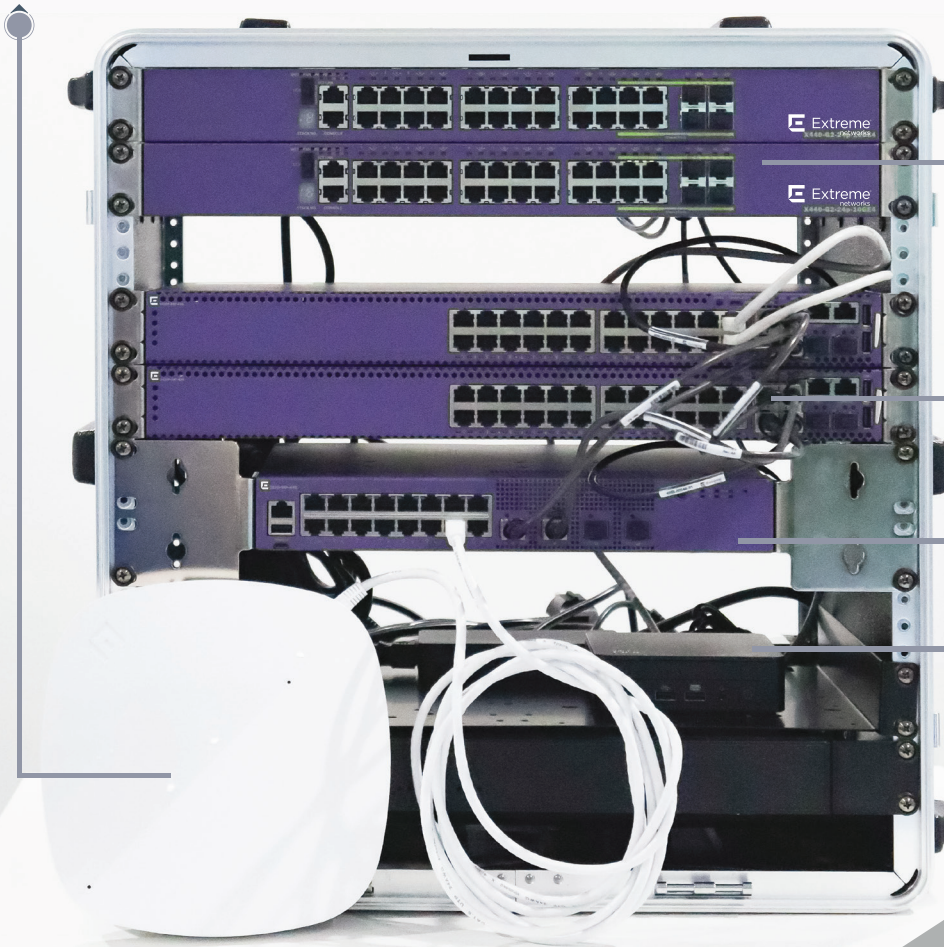

Introducing the BOB KIT XL

Together we are defining the future of connectivity.

DATASHEET

Wireless Access Point

EXOS/ Switch Engine Edge

X440-24P
This seamlessly connects to core switches via Fabric Attach

Fabric Core

5420-24T

Fabric Edge

5320-16P

Intel Nuc

Runs ExtremeCloud IQ Site Engine, Analytics & Extreme Control

The whole Extreme Networks ecosystem in one case!

How can I use this BOB kit for my business?