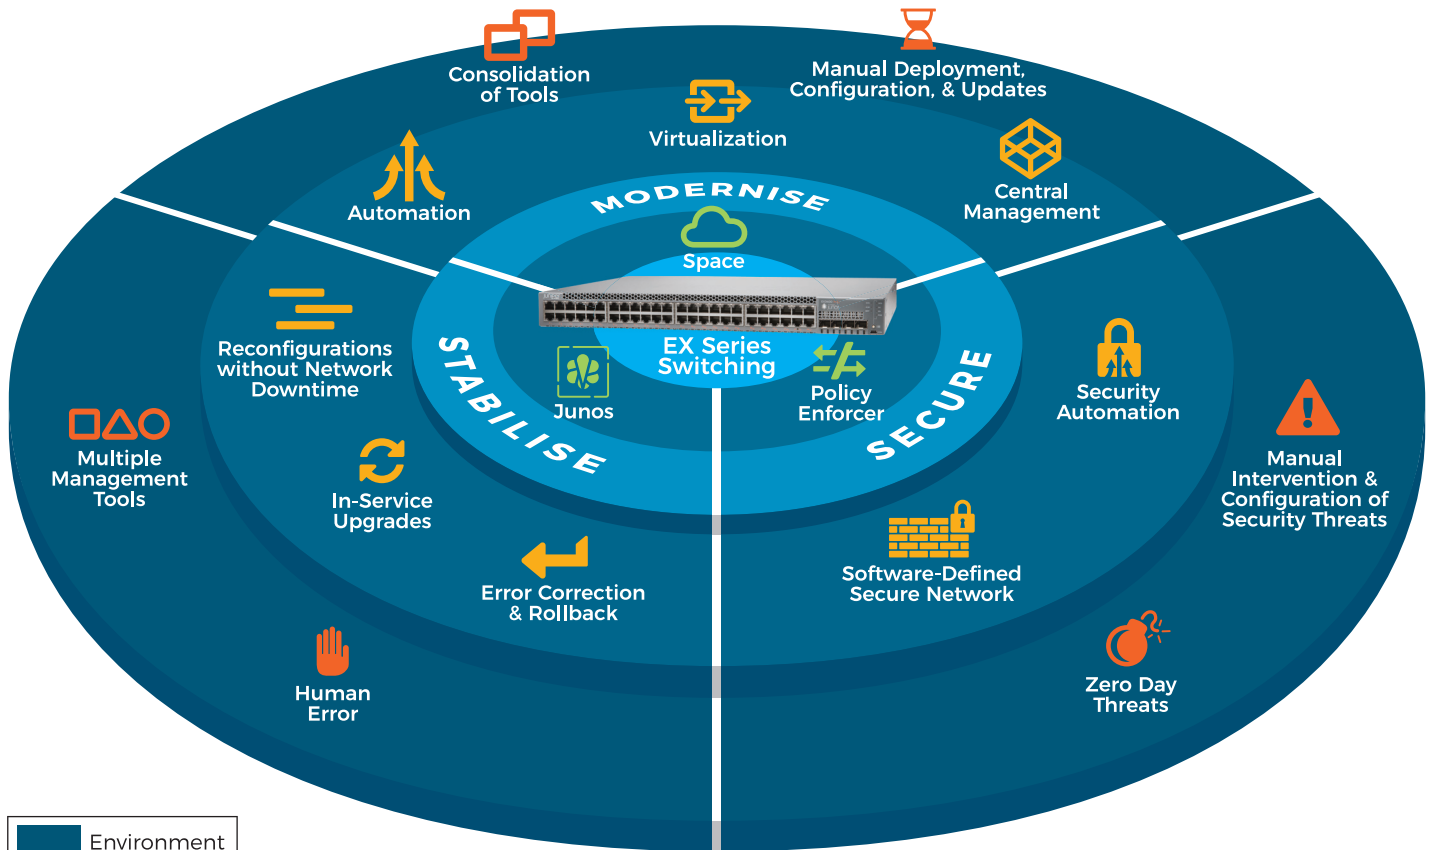

MODERNISE, STABILISE, AND SECURE THE NETWORK

SPECIAL PRICE

Fulfill Enterprise Switching Needs Using EX Series with Supporting Features and Solutions

Discoveries are made, lives are saved, and dreams are realised through ideas. Modernise, stabilise, and secure the network that make sharing ideas possible.

Together we can build IT, manage IT, secure IT, challenge IT.

Top Reported Customer Challenges

- Poor connectivity and user experience
- Complex management of multiple devices and operating systems
- Long working nights and weekends
- Runaway OPEX